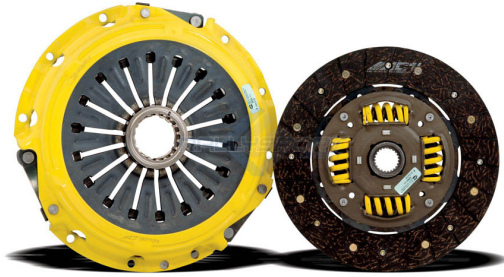

Mitsubishi > Evo X > Transmission > Clutch > ACT EVO X GSR Extreme Duty Clutch Kit

ACT EVO X GSR Extreme Duty Clutch Kit

Model : ACT ME1-XTSS

Manufacturer : ACT

The ACT Street Clutch Kit combines the Xtreme Pressure Plate and a Performance Organic Disc, a disc that features special performance organic friction materials to withstand increased heat and abuse, steel backed linings for high burst strength and modifications engineered for quicker shifting. The ACT Street Clutch Kit provides a moderate and consistent pedal feel, smooth engagement, significantly improved durability and increases the torque 573 ft. lbs. for the Xtreme Pressure Plate