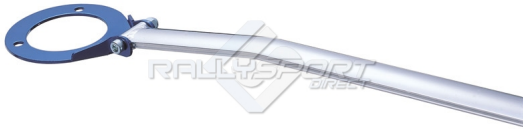

> Cusco WRX STI Type OS Front Strut Tower Bar

Cusco WRX STI Type OS Front Strut Tower Bar

Model : CUS 667 540 A

Manufacturer : Cusco

The most popular of the Cusco bars is the Type OS. The classic design features a tubular aluminum oval shaft with a high polish finish. The end plates are painted the traditional Cusco blue and come with all the required hardware for installation. It bolts on in minutes using normal hand tools.