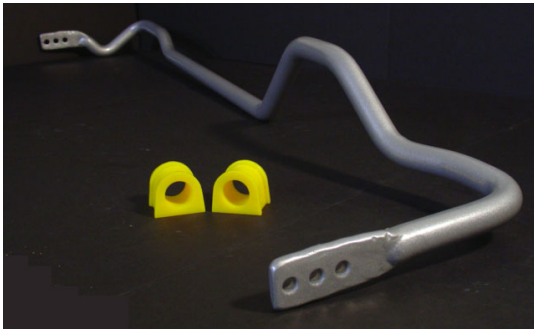

> Whiteline STI 24mm Adjustable Heavy Duty Rear Sway Bar

## Whiteline STI 24mm Adjustable Heavy Duty Rear Sway Bar

Model : WTL BSR37XZ

Manufacturer : Whiteline

Whiteline Swaybars are descended from this long standing quality brand name. The Whiteline Swaybars brand is proudly owned and manufactured by Whiteline Automotive here in Sydney Australia. The range consists of swaybar kits, custom bars and parts covering the biggest range of applications in the world. Only genuine Whiteline Swaybars are supplied in the signature "Silver Sparkle II" metallic powder coat colour. This kit includes Sway bar and sway bar bushings. 24mm Adjustable (22mm-26mm)