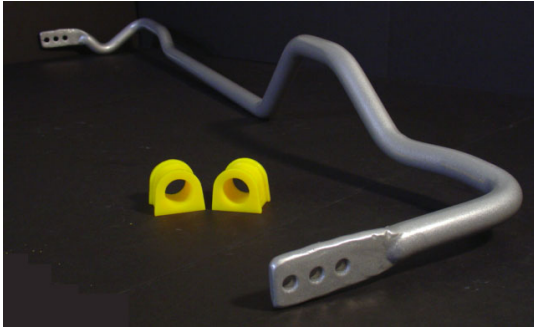

> Whiteline WRX Adjustable Heavy Duty Rear Sway Bar

## Whiteline WRX Adjustable Heavy Duty Rear Sway Bar

Model : WTL BSR36XZ

Manufacturer : Whiteline

Whiteline Swaybars are descended from this long standing quality brand name. The Whiteline Swaybars brand is proudly owned and manufactured by Whiteline Automotive here in Sydney Australia. The range consists of swaybar kits, custom bars and parts covering the biggest range of applications in the world. Only genuine Whiteline Swaybars are supplied in the signature "Silver Sparkle II" metallic powder coat colour. This kit includes Sway bar and sway bar bushings.24mm Adjustable(22mm-26mm)